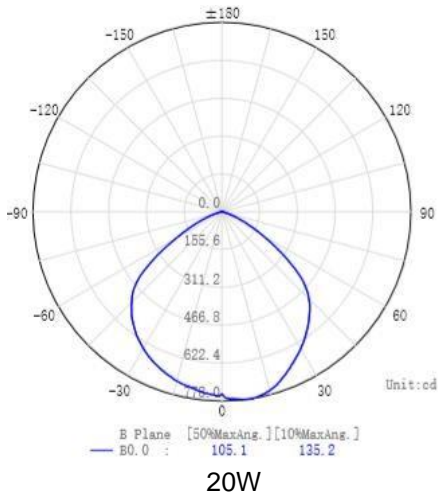

Photometric data

STANDARD

Regulatory and standards

Regulatory mark: CE/RoHS

Regulations: 2014/35/EU, 2014/30/EU, 2011/65/EU, (framework 2009/125/EC) EU/1194/2012 amended by EU 2015/1428, (framework 2010/30/EC) 874/2012 and 518/2014*, 2012/19/EU*

Harmonised standards: EN 60598, EN 62493, EN 61547, EN55015, EN 61000, refer to some Declaration of Conformity and Technical File for details

Photobiological risk assessment group 0. The product is considered safe, does not pose any photobiological hazard *not on WOSEN,

We in WOSEN Lighting are constantly developing and improving our products. For this reason, all product descriptions in this catalogue are intended as a general guide, and we may change specifications from time to time in the interest of product development, without prior notification or public announcement.

All descriptions in this publication present only general particulars of the goods to which they refer and shall not form part of any contract. Data in this guide has been obtained in controlled experimental conditions. However, WOSEN Lighting cannot accept any liability arising from the reliance on such data to the extent permitted by law. LED Flood Light Model 18 SERIES Datasheet– June 2020