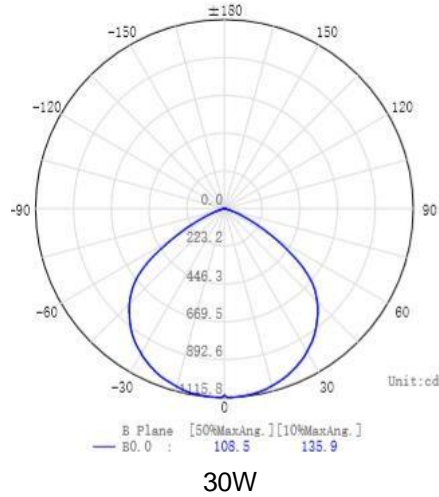

Photometric data

STANDARD

Regulatory and standards

Regulatory mark: CE/RoHS

Regulations: 2014/35/EU, 2014/30/EU, 2011/65/EU, (framework 2009/125/EC) EU/1194/2012 amended by EU 2015/1428, (framework 2010/30/EC) 874/2012 and 518/2014*, 2012/19/EU*

Harmonised standards: EN 60598, EN 62493, EN 61547, EN55015, EN 61000, refer to some Declaration of Conformity and Technical File for details

Photobiological risk assessment group 0. The product is considered safe, does not pose any photobiological hazard *not on WOSEN,

We in WOSEN Lighting are constantly developing and improving our products. For this reason, all product descriptions in this catalogue are intended as a general guide, and we may change specifications from time to time in the interest of product development, without prior notification or public announcement.

All descriptions in this publication present only general particulars of the goods to which they refer and shall not form part of any contract. Data in this guide has been obtained in controlled experimental conditions. However, WOSEN Lighting cannot accept any liability arising from the reliance on such data to the extent permitted by law. LED Flood Light Model 18 SERIES Datasheet– June 2020