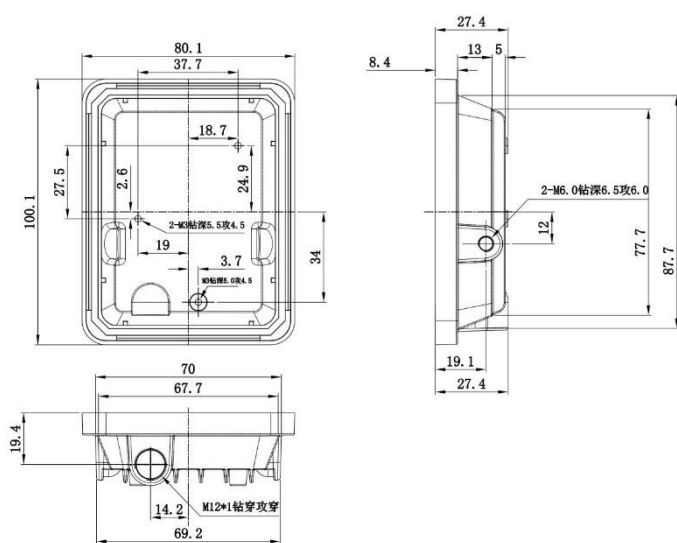

# Specification summary

Product code	Product Description	Wattage (W)	PF	IP	Efficiency (lm/W)	Lumens (lm)	Working Temperature	Dimensions (mm)
<b>NONISOLATED STANDARD</b>								
PJ2301	23 Series Flood Light 10W	10	0.6	IP65	70	750	-20 ~ 50°C	100*80*27.5
PJ2302	23 Series Flood Light 20W	20	0.6	IP65	70	1400	-20 ~ 50°C	115*90*27.5
PJ2303	23 Series Flood Light 30W	30	0.9	IP65	80	2400	-20 ~ 50°C	150*110*27.5
PJ2304	23 Series Flood Light 50W	50	0.9	IP65	80	4000	-20 ~ 50°C	182*137*31.5
PJ2305	23 Series Flood Light 100W	100	0.9	IP65	80	8500	-20 ~ 50°C	265*205*34.5
PJ2306	23 Series Flood Light 150W	150	0.9	IP65	85	12750	-20 ~ 50°C	315*225*40.5
PJ2307	23 Series Flood Light 200W	200	0.9	IP65	85	17000	-20 ~ 50°C	353*254*40.5

## Dimensions (mm)

Wattage (W)	W (mm)	H (mm)	D (mm)
<b>STANDARD</b>			
10	100	80	27.5
20	115	90	27.5
30	150	110	27.5
50	182	137	31.5
100	265	205	34.5
150	315	225	40.5
200	353	254	40.5